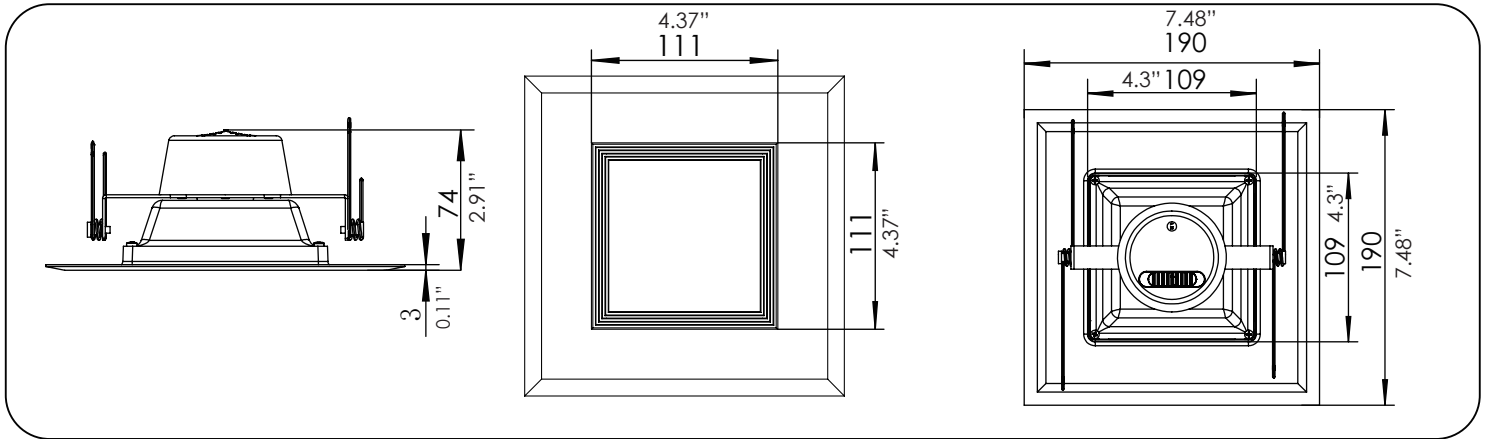

Dimensions