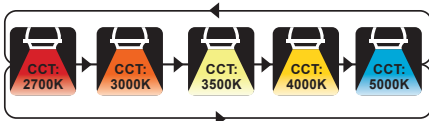

Specification

	6" Square Retrofit	5&6" Round Retrofit
Model No.	VO-SR6W12-120-D-5Way	VO-RR56W14-120-D-5Way
Size	190*74mm	190*68mm
Beam angle	110°	
Input Voltage (V)	120V 60Hz	
Power Factor	>0.7	
Dimmable	Yes	
Power (w)	12W	14W
Luminous Flux	900LM	1200LM
Color Temperature	2700K/3000K/3500K/4000K/5000K adjustable	
CRI	>80	
SDCM	<7	
Lifetime (Hrs)	50000	
Certification Requirements	ETL/ES	

Features

- Safe - This downlight is IC Rated for direct contact with insulation. It is ETL certified, which means it has met the nationality recognized safety requirements.
- Energy Efficient - With Energy Star labled, it consumes only 12/14watts, equivalent to 65 W halogen. That's so easy to save up to %82 on the electric bill.
- Long Lifespan - The lifespan is as long as 50,000 hours. we provide 5 years warranty and lifetime technical support.