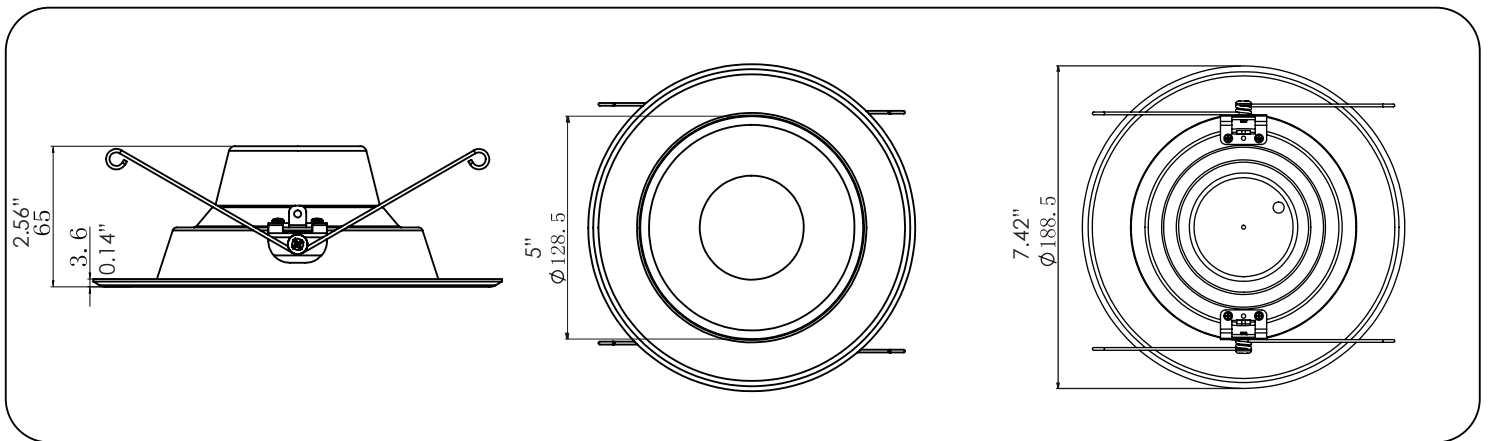

Dimensions